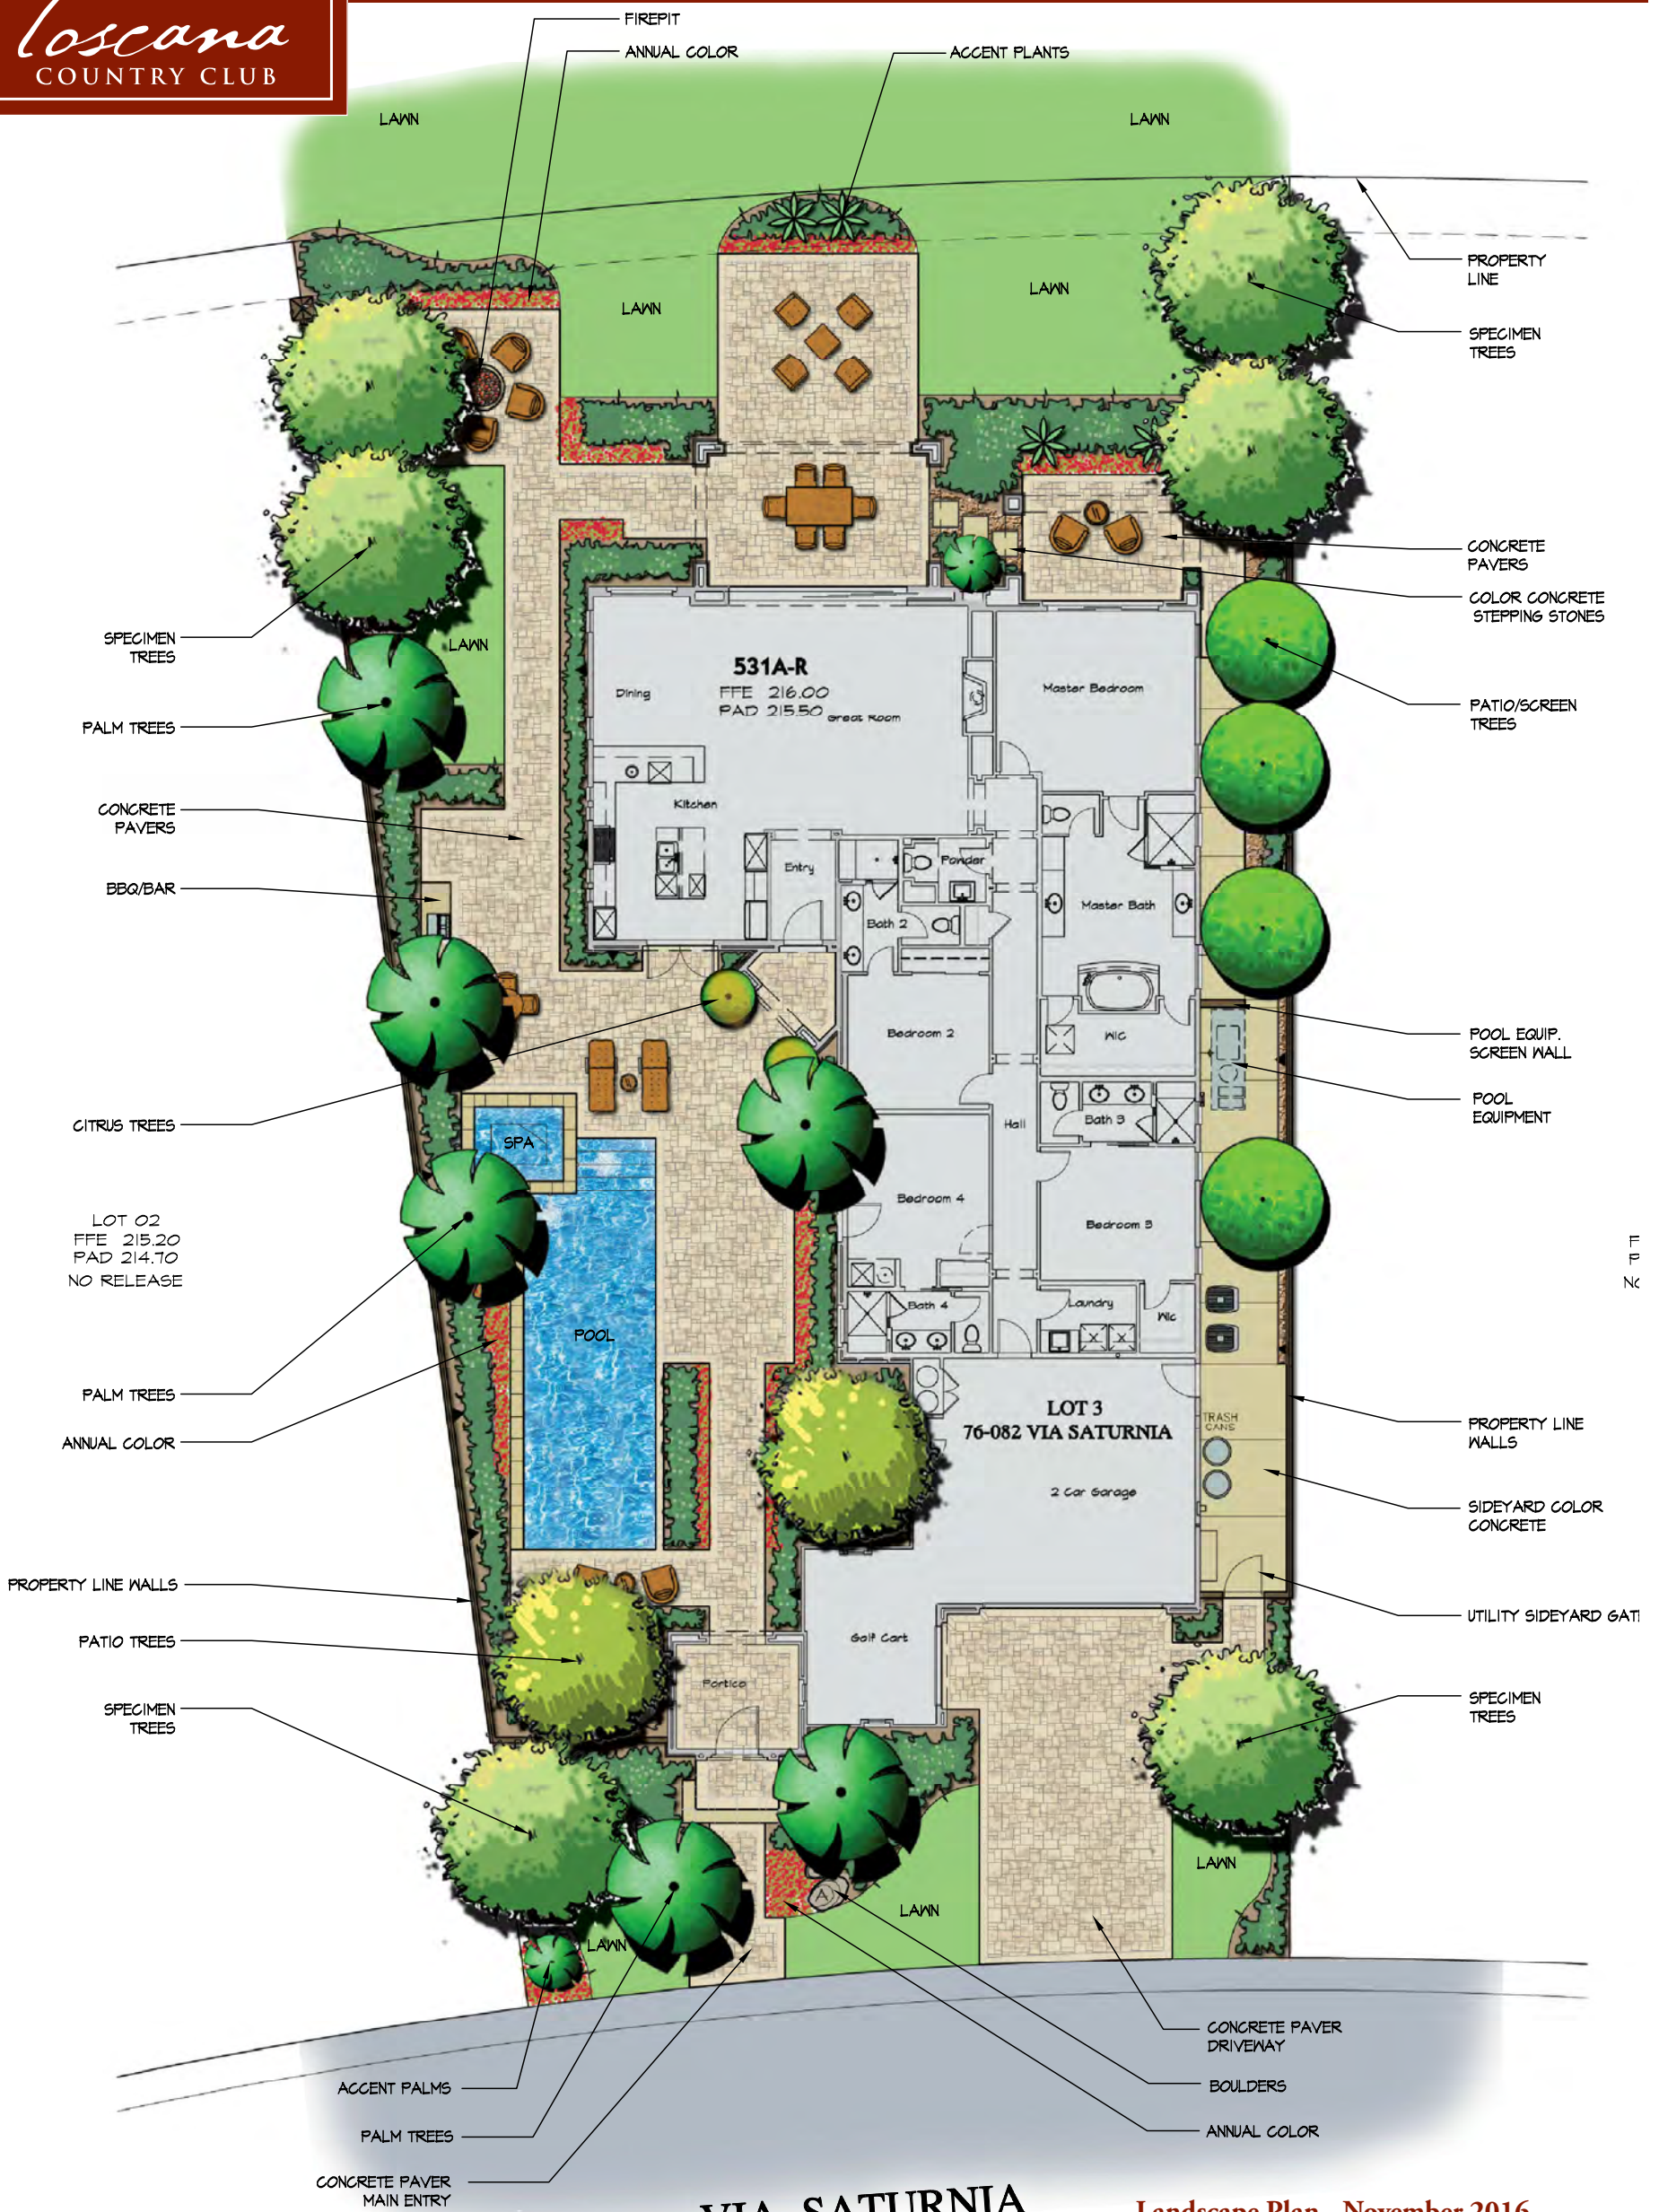

Sunrise Signature Home

76-082 Via Saturnia

Landscape Plan - November 2016

531 Early California